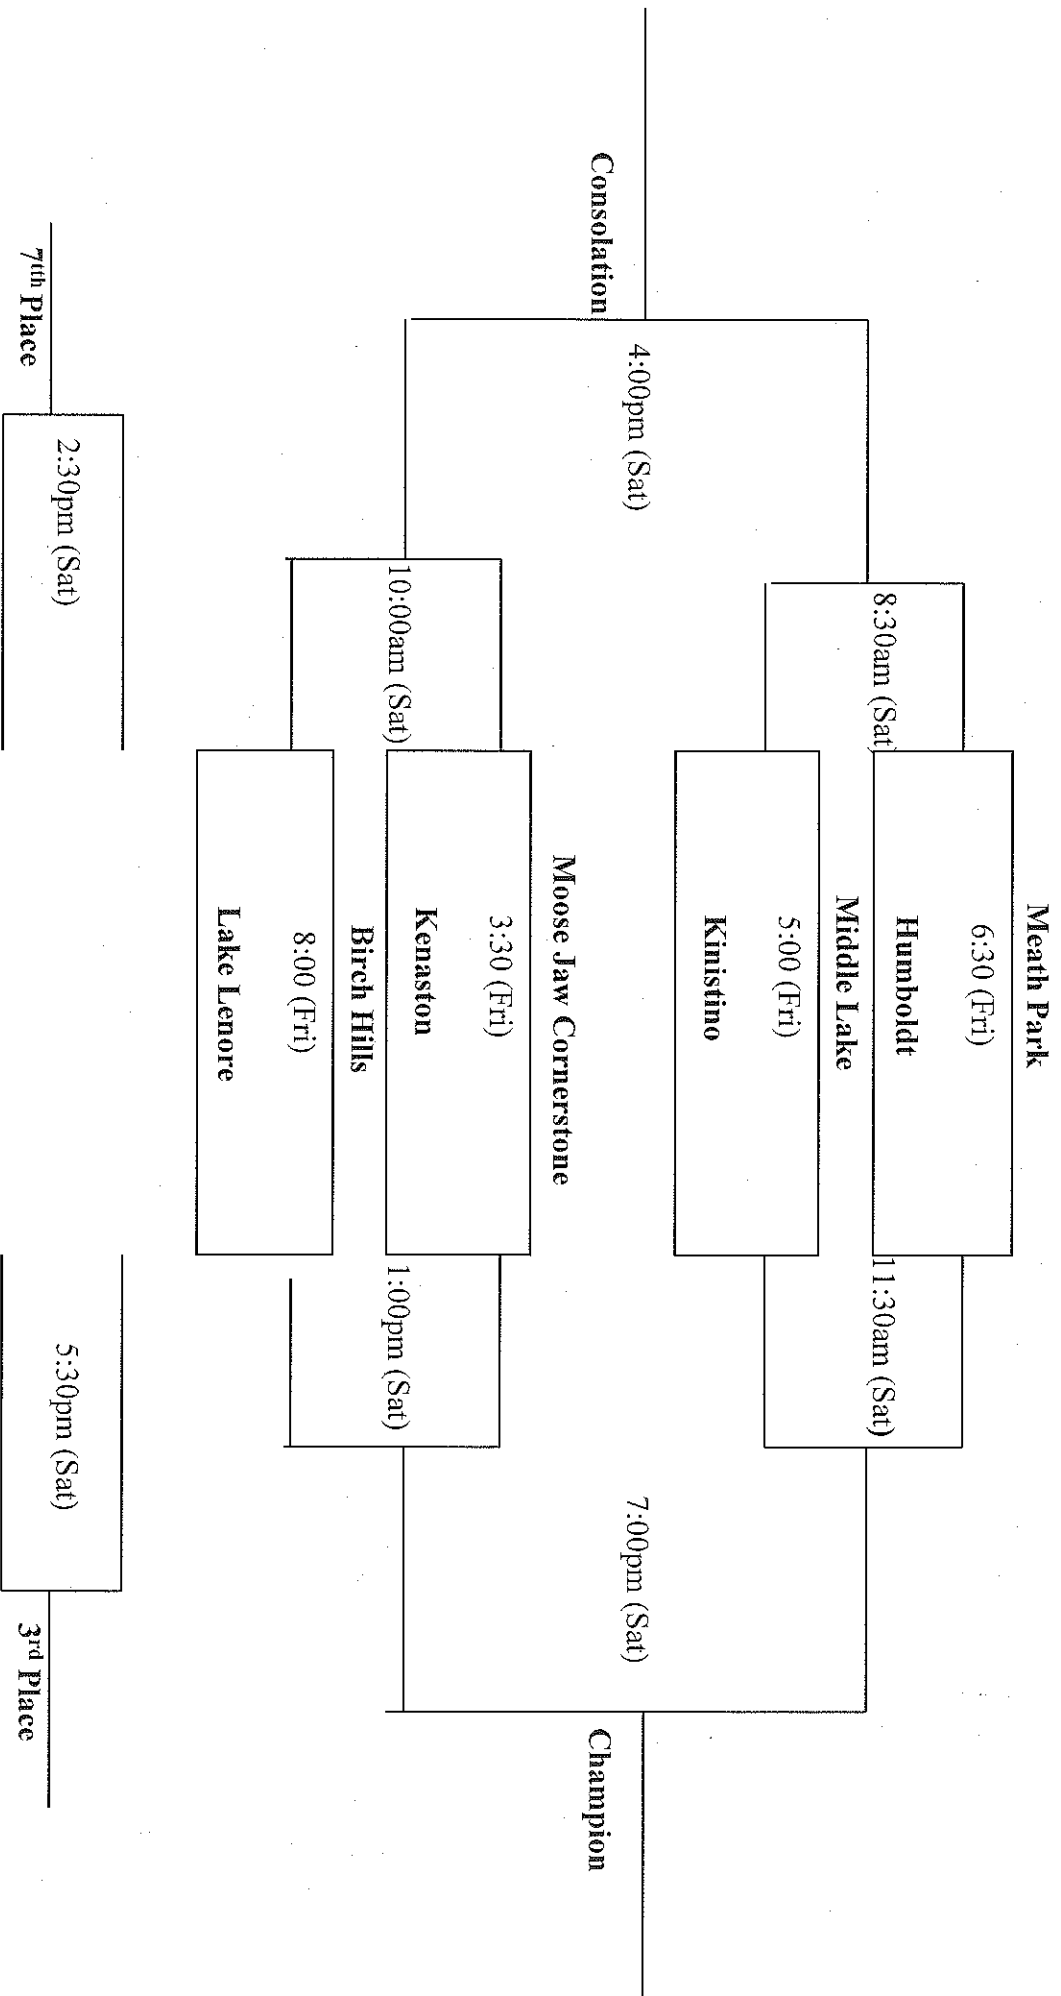

Wade Wesen Memorial Tournament 2018

All games 9 minute quarters (1 minute intervals); 5 minute half times
 Bottom bracket team each game is the designated home team (white jersey)
 3 minute overtime if tied at end of regulation